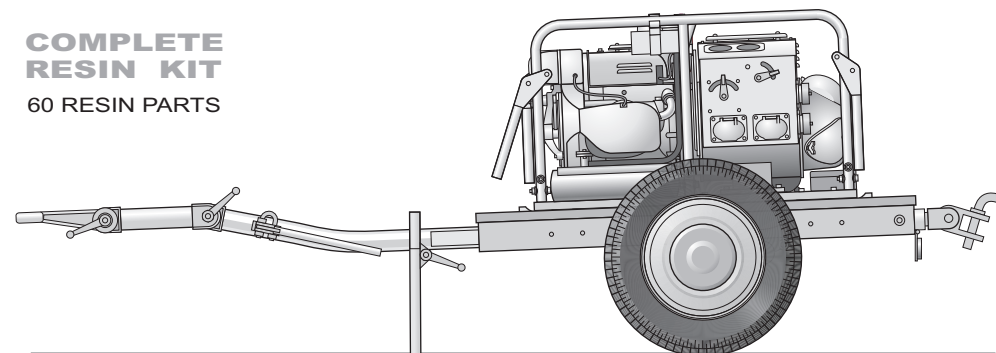

ZUNDAPP
7,5 kVA GENERATOR
ON A1 TRAILER

LW 35217

WWW.LEADWARRIOR.COM
INFO@LEADWARRIOR.COM
Ebay: LEADWARRIOR

Zündapp STROMAGGREGAT

auf Anhängerfahrgestell A1

GERMAN WWII 7,5kVA GENERATOR
on A1 Trailer Chassis

COMPLETE
RESIN KIT
60 RESIN PARTS

This 7,5 kVA field electric generator (Stromaggregat) was widely used in German army during WWII. It was to deliver 3-phase 380/220 V, 11.4 A current to power up any kind of field installations - command, medical and radio posts, camps, workshops etc. Thanks to its reliability and automated control system, this particular generator was also widely used as a backup power unit in the industrial or civilian facilities, such as factory lines, hospitals, bomb bunkers and alike.

The Zündapp KS600 (model 1938) motorcycle 2-stroke, 2-cylinder, 28 hp, air-cooled engine was utilized to rotate 3-phase generator and the centrifugal fan, which was included in the shell cover to deliver airflow to the cylinders. The Solex carburettor was controlled by the pneumo-hydraulic automatics for optimal fuel consumption.

Anhängerfahrgestell A 1 - the type A1 single-axle light trailer chassis - had been designed for Luftwaffe before the war. It had a weight of 140 kg, and a payload of 610 kg (750 kg - for type A1B), and was to be towed by light motor vehicles, or even by men power. The construction was very simple, yet, the A1 was used as chassis for many superstructures and auxiliary trailers.