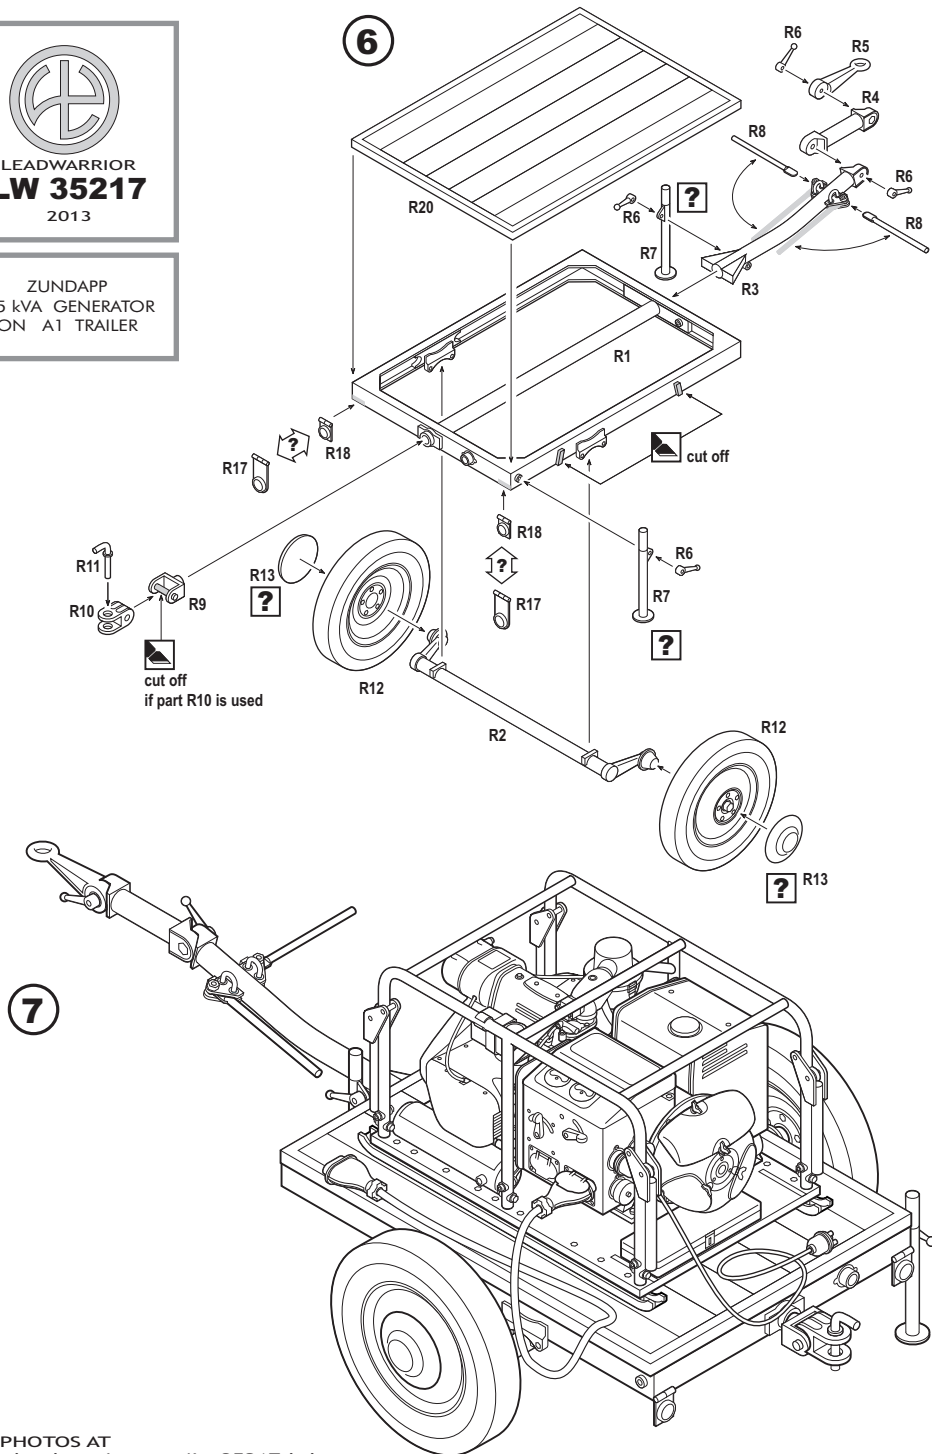

ZUNDAPP
7,5 kVA GENERATOR
ON A1 TRAILER

LW 35217

WWW.LEADWARRIOR.COM
INFO@LEADWARRIOR.COM
Ebay: LEADWARRIOR

Zündapp STROMAGGREGAT

auf Anhängerfahrgestell A1

GERMAN WWII 7,5kVA GENERATOR
on A1 Trailer Chassis

COMPLETE
RESIN KIT
60 RESIN PARTS

This 7,5 kVA field electric generator (Stromaggregat) was widely used in German army during WWII. It was to deliver 3-phase 380/220 V, 11.4 A current to power up any kind of field installations - command, medical and radio posts, camps, workshops etc. Thanks to its reliability and automated control system, this particular generator was also widely used as a backup power unit in the industrial or civilian facilities, such as factory lines, hospitals, bomb bunkers and alike.

Despite its quite high power of 7,5 kVa, this generator had reasonable weight of about 300 Kg., so it could be handled by four men (four foldable handles were provided for that). Once unloaded from a truck or a trailer, this device was very compact.

The Zündapp KS600 (model 1938) motorcycle 2-stroke, 2-cylinder, 28 hp, air-cooled engine was utilized to rotate 3-phase generator and the centrifugal fan, which was included in the shell cover to deliver airflow to the cylinders. The Solex carburettor was controlled by the pneumo-hydraulic automatics for optimal fuel consumption.