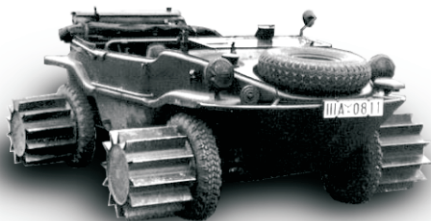

1:35

**LEADWARRIOR
LW 35201**

VW Schwimmwagen **SNOW ROLLERS**

During the war, various attempts were made to increase off-road capabilities of VW Kubelwagens. Snow-Rollers solution was tested on Schwimmwagen Typ 166/5, but proved to be not sufficient enough, so it was not produced in series.

CONVERSION KIT
for ANY 1/35 VW Schwimmwagen

**LW 35201
1:35**