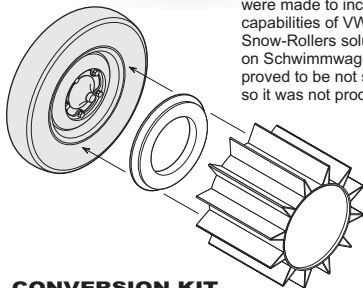

1:35

**LEADWARRIOR
LW 35201**

VW Schwimmwagen **SNOW ROLLERS**

During the war, various attempts were made to increase off-road capabilities of VW Kubelwagens. Snow-Rollers solution was tested on Schwimmwagen Typ 166/5, but proved to be not sufficient enough, so it was not produced in series.

CONVERSION KIT
for ANY 1/35 VW Schwimmwagen

**LW 35201
1:35**